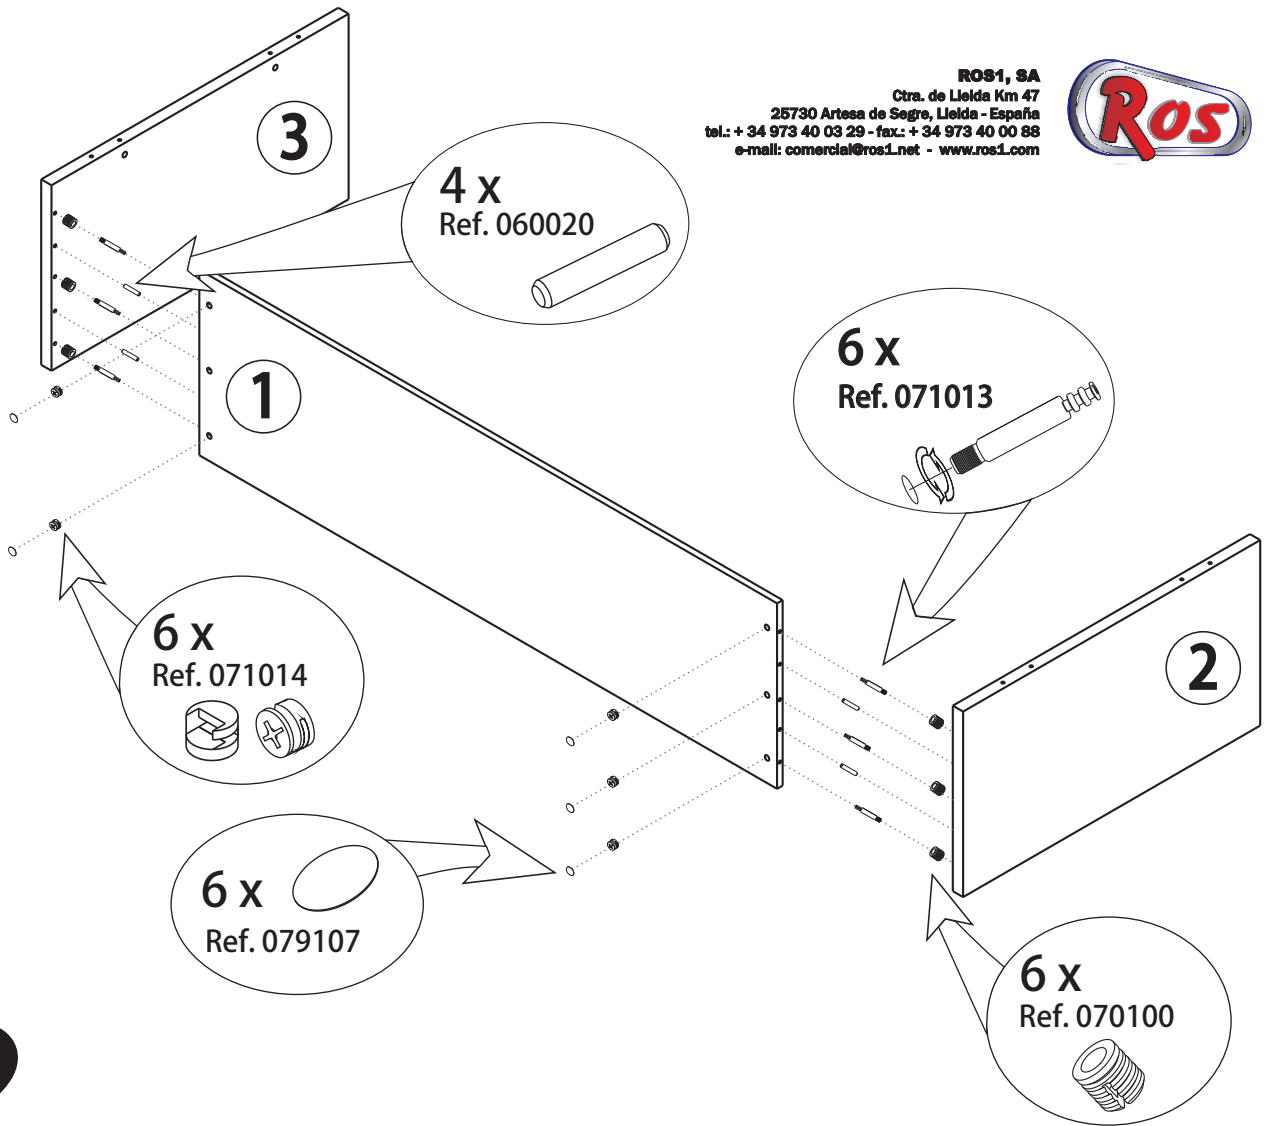

1

ROS1, SA
Ctra. de Lleida Km 47
25730 Artesa de Segre, Lleida - España
tel.: + 34 973 40 03 29 - fax: + 34 973 40 00 88
e-mail: comercial@ros1.net - www.ros1.com

2