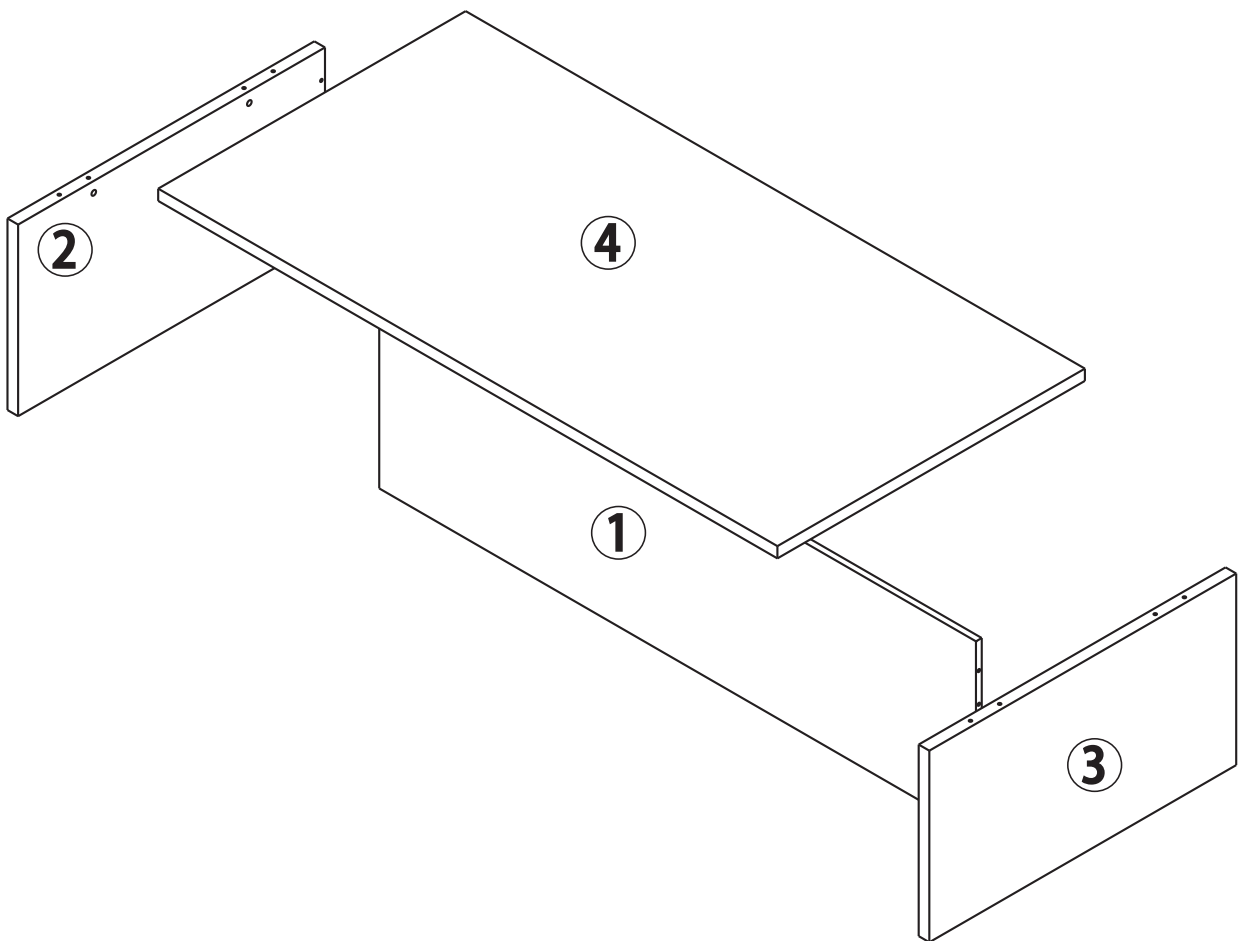

ROS1, SA
Ctra. de Lleida Km 47
25730 Artesa de Segre, Lleida - España
tel.: + 34 973 40 03 29 - fax: + 34 973 40 00 88
e-mail: comercial@ros1.net - www.ros1.com