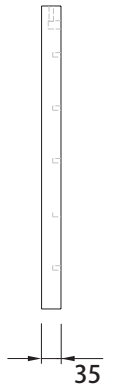

ASSEMBLY TIME

8 x
 Ref. 060020

4 x
 Ref. 071014

4 x
 Ref. 071013

4 x
 Ref. 070100

4 x
 Ref. 079107

4 x
 Ref. 072210

2 x
 Ref. 079174

24 x
 Ref. 072425

1

2

3

4

5

6

P-635-V1

ROS1, SA
 Ctra. de Lleida Km 47
 25730 Artesa de Segre, Lleida - España
 tel.: + 34 973 40 03 29 - fax: + 34 973 40 00 88
 e-mail: comercial@ros1.net - www.ros1.com

ASSEMBLY TIME

A circular clock face is shown with the text 'ASSEMBLY TIME' above it. The clock has markings for 15', 30', 45', and 60'. The hands are positioned to indicate a time of approximately 45 minutes. To the right of the clock are illustrations of a screwdriver, a power drill, a hammer, and two human figures representing workers.

ASSEMBLY TIME

4 x
 Ref. 060020

4 x
 Ref. 079106

8 x
 Ref. 072410

2 x
 Ref. 076245

Base 19	4x	6x
Base 35		10x
	Ref. 072210	Ref. 072280

1

2