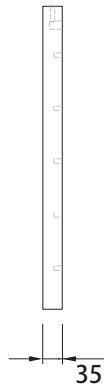

ASSEMBLY TIME

8 x
 Ref. 060020

4 x
 Ref. 071014

4 x
 Ref. 071013

4 x
 Ref. 070100

4 x
 Ref. 079107

4 x
 Ref. 072210

2 x
 Ref. 079174

24 x
 Ref. 072425

1

2

3

4

5

6

P-635-V1

ROS1, SA
 Ctra. de Lleida Km 47
 25730 Artesa de Segre, Lleida - España
 tel.: + 34 973 40 03 29 - fax: + 34 973 40 00 88
 e-mail: comercial@ros1.net - www.ros1.com

ASSEMBLY TIME

A circular clock face is shown with the text 'ASSEMBLY TIME' above it. The clock has markings for 15', 30', 45', and 60'. The hands are positioned to indicate a time of approximately 45 minutes. To the right of the clock are illustrations of a screwdriver, a power drill, a hammer, and two human figures representing workers.

ASSEMBLY TIME

4 x
 Ref. 060020

4 x
 Ref. 079106

8 x
 Ref. 072410

2 x
 Ref. 076245

Base 19	4x	6x
Base 35		10x
	Ref. 072210	Ref. 072280

1

2