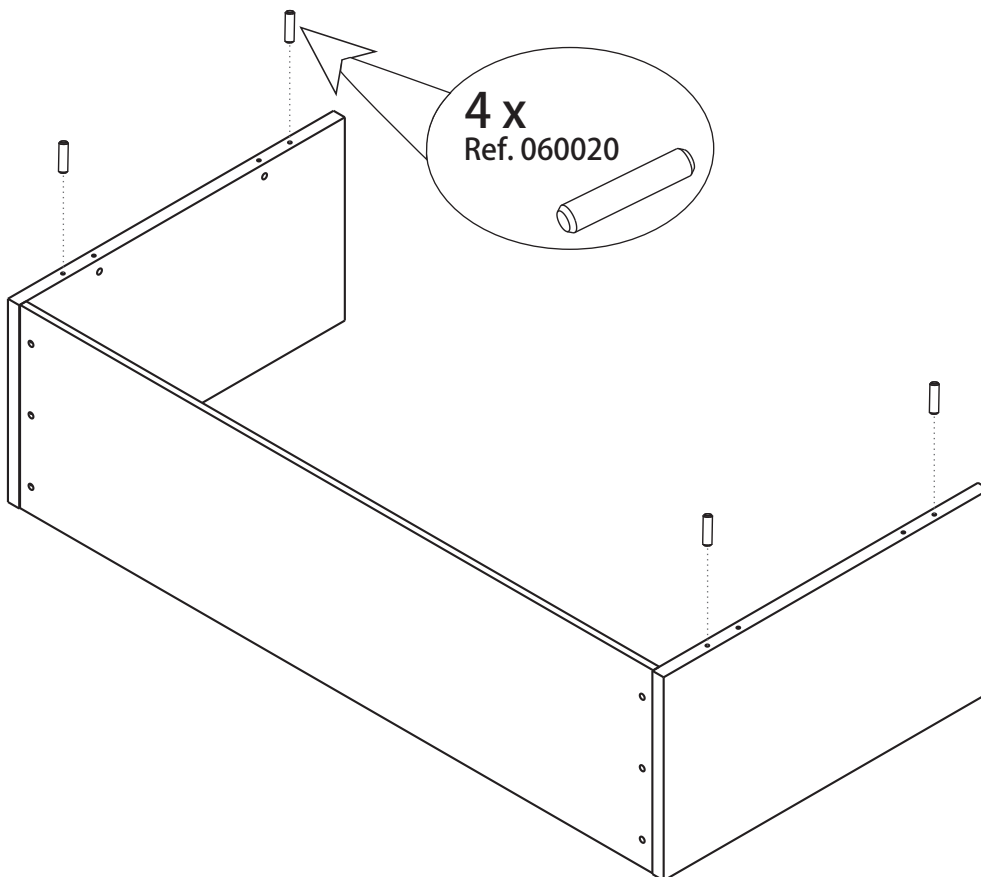

1

ROS1, SA
Ctra. de Lleida Km 47
25730 Artesa de Segre, Lleida - España
tel.: + 34 973 40 03 29 - fax: + 34 973 40 00 88
e-mail: comercial@ros1.net - www.ros1.com

2