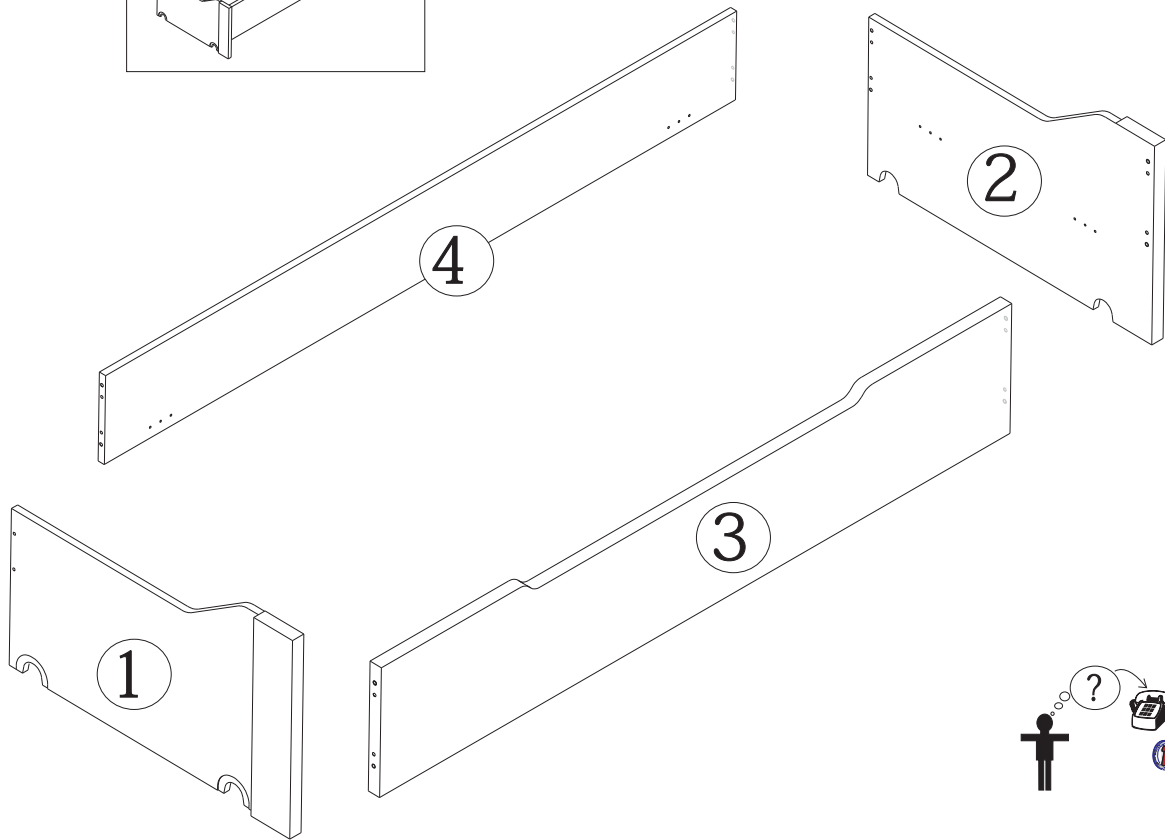

ROS1, SA
Ctra. de Llieda Km 47
25730 Artesa de Segre, Lleida - España
tel.: + 34 973 40 03 29 - fax: + 34 973 40 00 88
e-mail: comercial@ros1.net - www.ros1.com