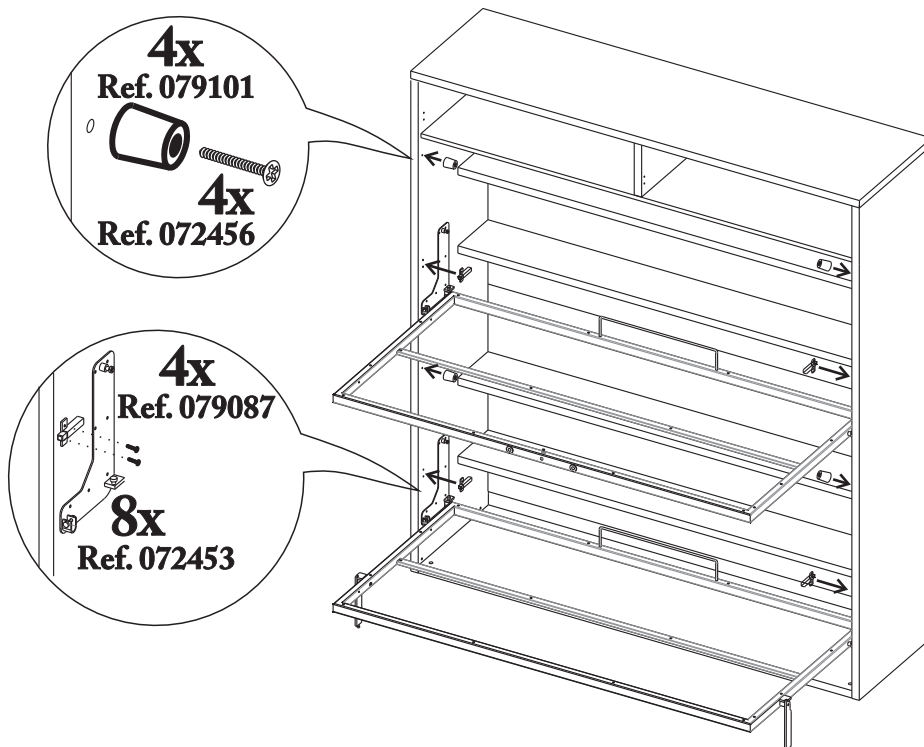

9

10

carefull: use piston
250N strength